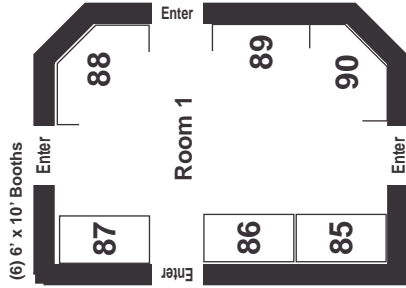

Asheville Event Centre

991 Sweeten Creek Road
Asheville, NC

Haden Center

(56) 8' x 10' Booths