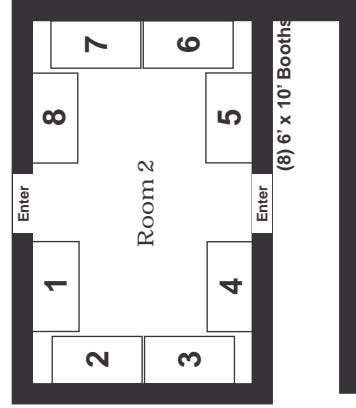

Asheville Event Centre

991 Sweeten Creek Road
Asheville, NC

Haden Center

(56) 8' x 10' Booths