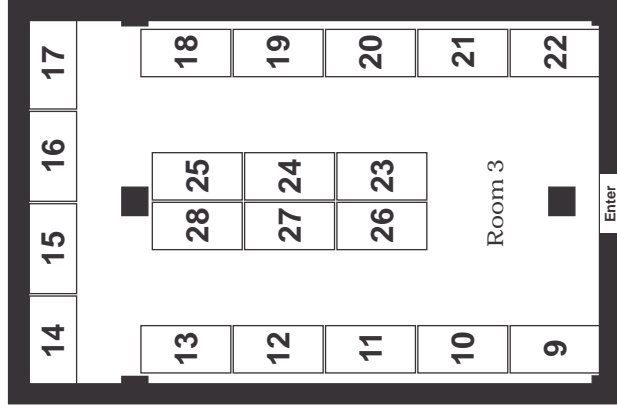

Asheville Event Centre

991 Sweeten Creek Road
Asheville, NC

Haden Center

(56) 8' x 10' Booths